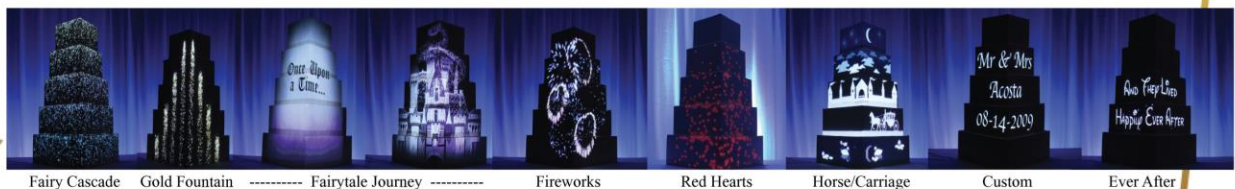

ROYALTY Package - $1,500

- up to 6 hours of cake projection on a 5-tier “faux” cake, one location. 10’x10’ space needed with access to power.
- Includes a table with white linen, white backdrop and lighting for the cake topper.
- Includes the standard 7 videos + 2 custom slides of the couples name/date and 2 custom photo collage slides.
- To ensure proper customization, all photos must be submitted to us 30 days before the event date.

Prices valid for 2022.